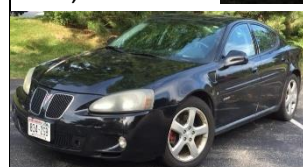

Vehicles

2001 Ford F150 4x4 Super Crew, 133,000 Miles

2008 Pontiac Grand Prix GXP, 177,000 Miles

Auctioneers Note: The auctioneer assumes no responsibility for typographical or other errors which may appear herein. All descriptions are believed to be correct but are printed as a guide and not guaranteed. **All lots sold like is, as is, where is. Lunch stand Available.**

Terms:

All purchases must be paid for the day of the sale with cash or good check.

Clerk: Kerr Auction Service

KERR AUCTION SERVICE

For more information and pictures visit our website at:

www.kerrservice.com

Auctioneers:

Willie Kerr and Robbie Kerr
cell 563-419-1167, Clermont, IA